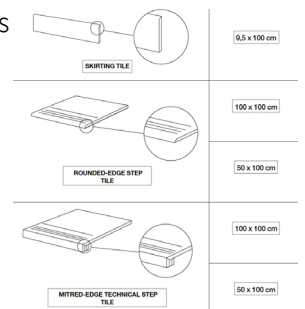

1000x500mm
6mm
10mm

600x600mm
10mm

600x300mm
10mm

Special pieces
 (10.5mm)

Pentagon

Architectural & Designer Tiles