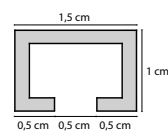

Elem. C Dek - 1,5x100 cm - 0,6"x40"

Cleaning notes for profiles and decorations with metals:

Please, remember to cover the metal parts before proceeding to the post-installation cleaning.