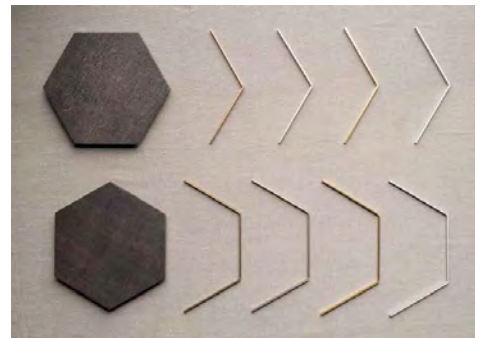

# Textile Textured Porcelain Stoneware in brick and hexagon formats

Ivory

Silver

Sand

Taupe

Dark

## Formats

75x300x10mm

250x210x10mm

fine full-body coloured porcelain stoneware