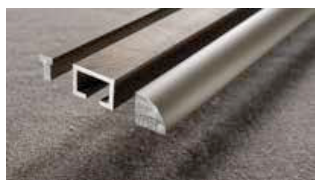

Textile Textured Porcelain Stoneware in brick and hexagon formats

Formats