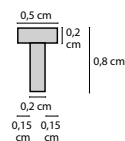

Profiles matching tones

Elem. T Dek - 0,5x100 cm - 0,2"x40"